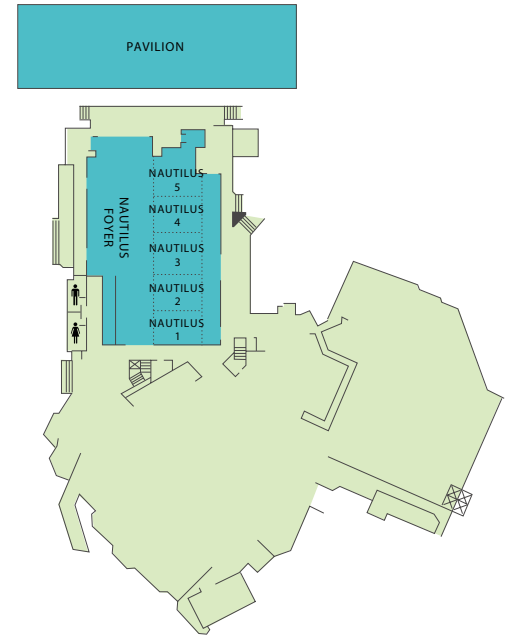

Sheraton

FLOOR PLANS

- BALLROOMS ■
- MEETING ROOMS ■
- PUBLIC AREAS ■
- SERVICE AREAS ■

MARINA TOWER

LOBBY LEVEL

LOWER LEVEL

BAY TOWER

LOBBY LEVEL

UPPER LEVEL

Sheraton San Diego Hotel & Marina

SAN DIEGO, CALIFORNIA

1380 Harbor Island Drive

t — 619 291 2900

sheratonsandiegohotel.com