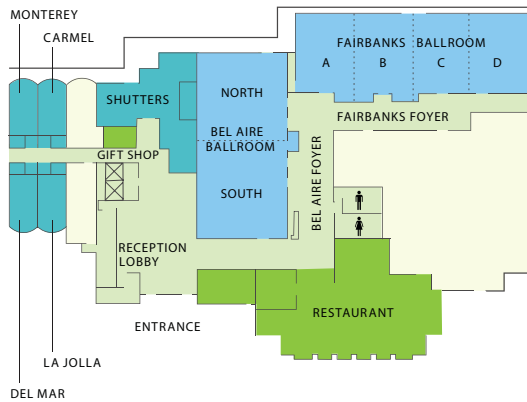

Sheraton

FLOOR PLANS

- BALLROOMS ■
- MEETING ROOMS ■
- PUBLIC AREAS ■
- SERVICE AREAS ■

MARINA TOWER

LOBBY LEVEL

LOWER LEVEL

BAY TOWER

LOBBY LEVEL

UPPER LEVEL

Sheraton San Diego Hotel & Marina

SAN DIEGO, CALIFORNIA

1380 Harbor Island Drive

t — 619 291 2900

sheratonsandiegohotel.com