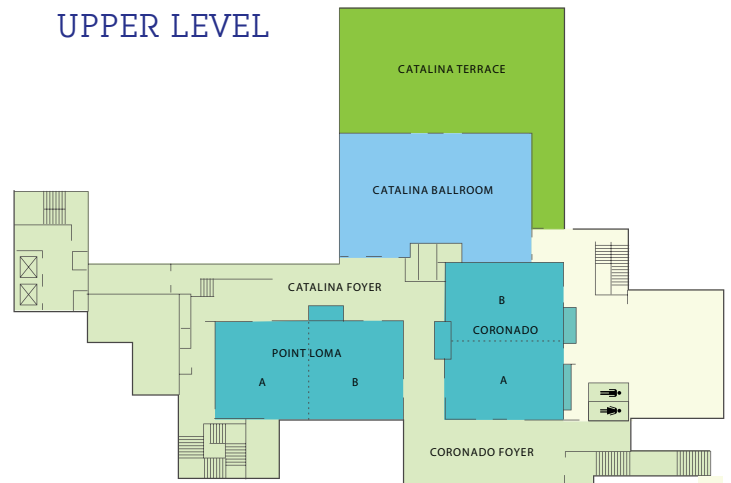

Sheraton

FLOOR PLANS

- BALLROOMS ■
- MEETING ROOMS ■
- PUBLIC AREAS ■
- SERVICE AREAS ■

MARINA TOWER

LOBBY LEVEL

LOWER LEVEL

BAY TOWER

LOBBY LEVEL

UPPER LEVEL

Sheraton San Diego Hotel & Marina

SAN DIEGO, CALIFORNIA

1380 Harbor Island Drive

t — 619 291 2900

sheratonsandiegohotel.com